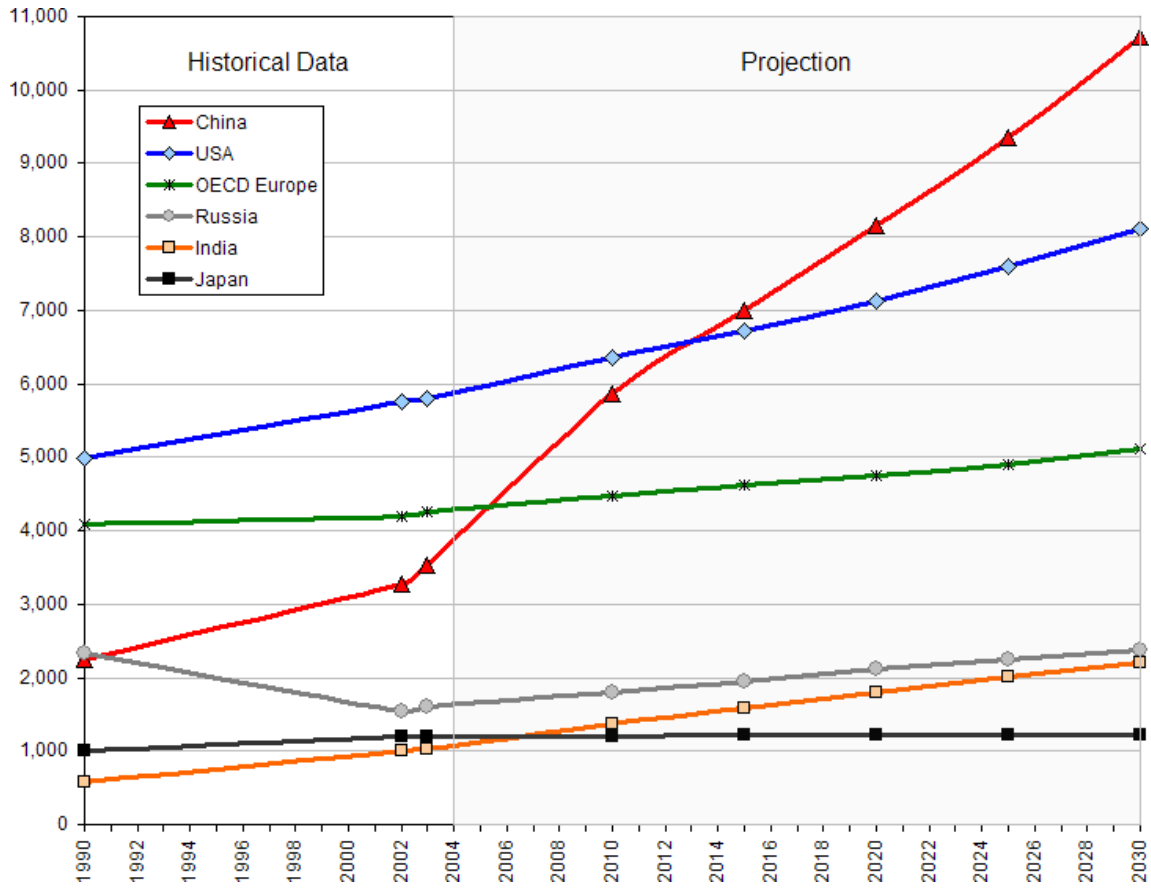

China's population, 1950-2050

Carbon Dioxide Emissions from Energy Activities, 2004 (China in comparison with the Rest of World).

China, India, USA, Europe, Russia, Japan: Carbon Dioxide Emissions, 1990-2030 (in million metric tons)

China's Oil Production and Consumption, 1986-2006 (Thousand Barrels per Day)

China, Europe, USA: Net-Import of Oil in 2004

Automobiles per 100 urban households, 2002

Major Exports of China by Product

Foreign Direct Investment (FDI) (in Billion US\$ at current prices)

Actual Foreign Direct Investment (FDI) by Country of Origin, 1990-2004

China's Merchandise Trade: Exports, Imports and Trade Balance (billion US\$)