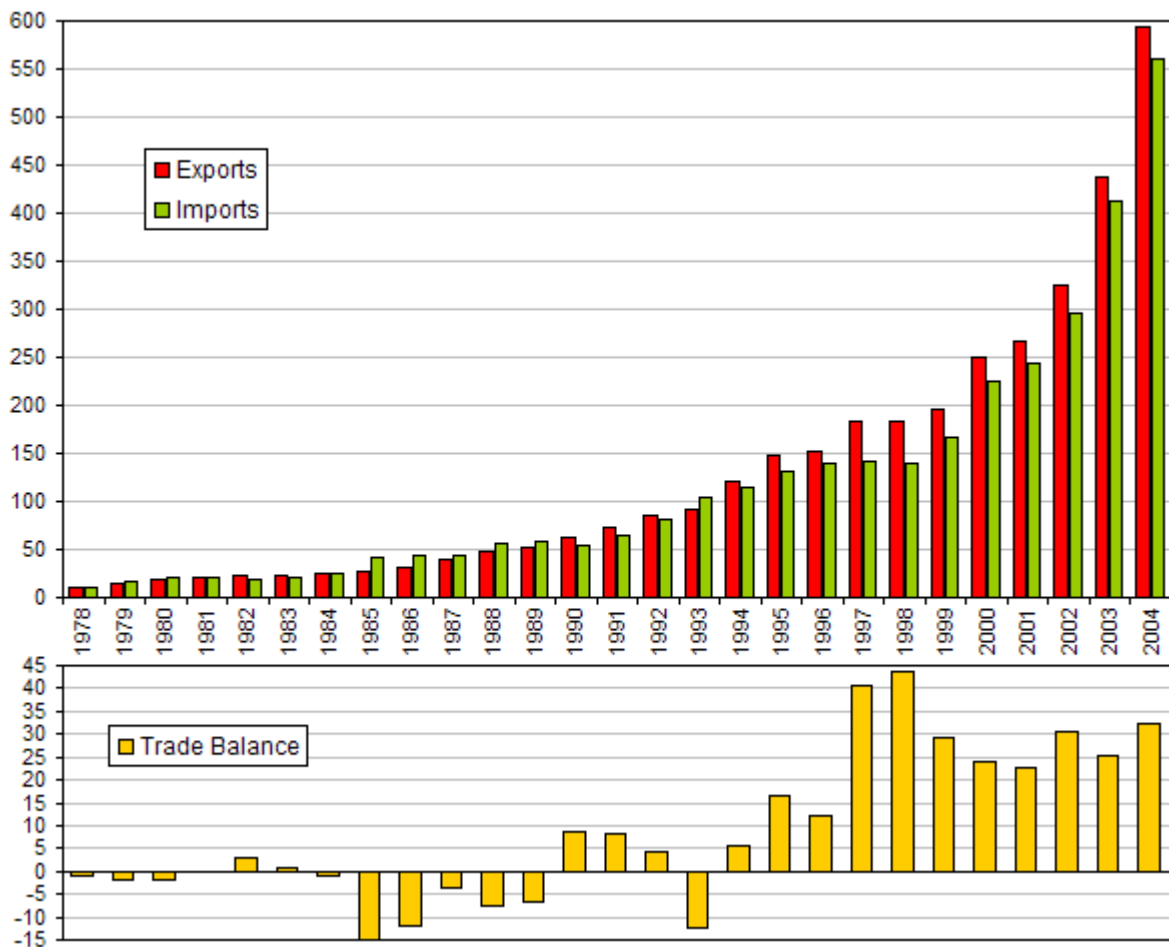

China's population, 1950-2050

Carbon Dioxide Emissions from Energy Activities, 2004 (China in comparison with the Rest of World).

China, India, USA, Europe, Russia, Japan: Carbon Dioxide Emissions, 1990-2030 (in million metric tons)

China's Oil Production and Consumption, 1986-2006 (Thousand Barrels per Day)

China, Europe, USA: Net-Import of Oil in 2004

Automobiles per 100 urban households, 2002

Major Exports of China by Product

Foreign Direct Investment (FDI) (in Billion US\$ at current prices)

Actual Foreign Direct Investment (FDI) by Country of Origin, 1990-2004

China's Merchandise Trade: Exports, Imports and Trade Balance (billion US\$)