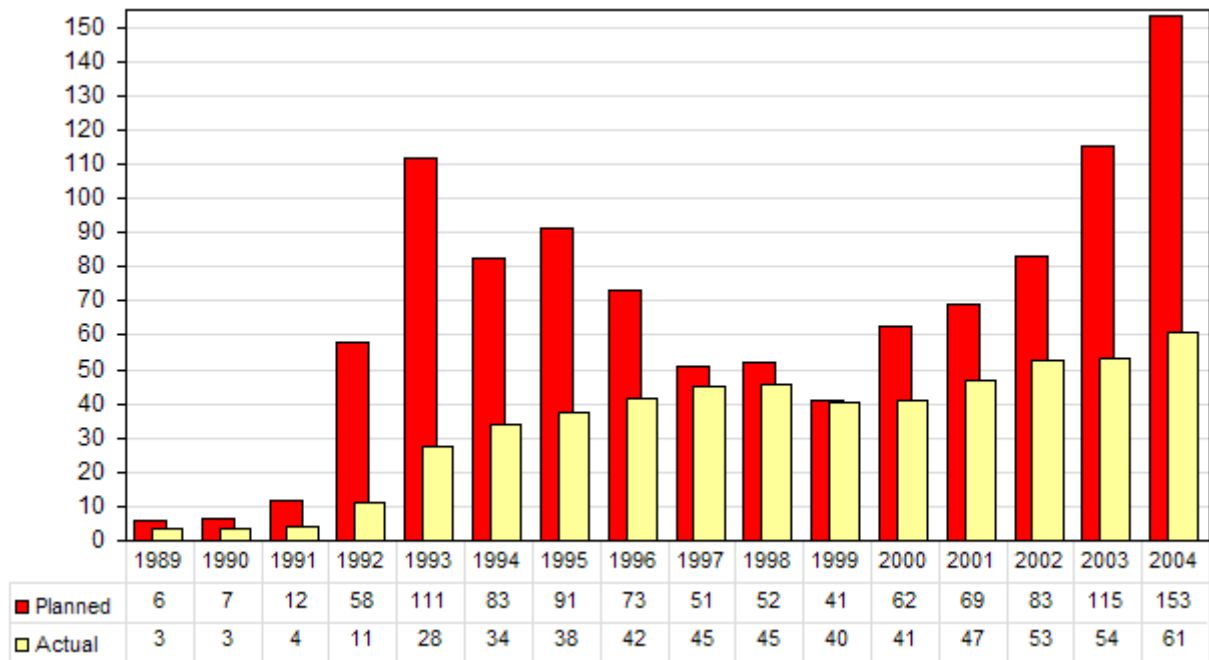

China's population, 1950-2050

Carbon Dioxide Emissions from Energy Activities, 2004 (China in comparison with the Rest of World).

China, India, USA, Europe, Russia, Japan: Carbon Dioxide Emissions, 1990-2030 (in million metric tons)

China's Oil Production and Consumption, 1986-2006 (Thousand Barrels per Day)

China, Europe, USA: Net-Import of Oil in 2004

Automobiles per 100 urban households, 2002

Major Exports of China by Product

Foreign Direct Investment (FDI) (in Billion US\$ at current prices)

Actual Foreign Direct Investment (FDI) by Country of Origin, 1990-2004

China's Merchandise Trade: Exports, Imports and Trade Balance (billion US\$)