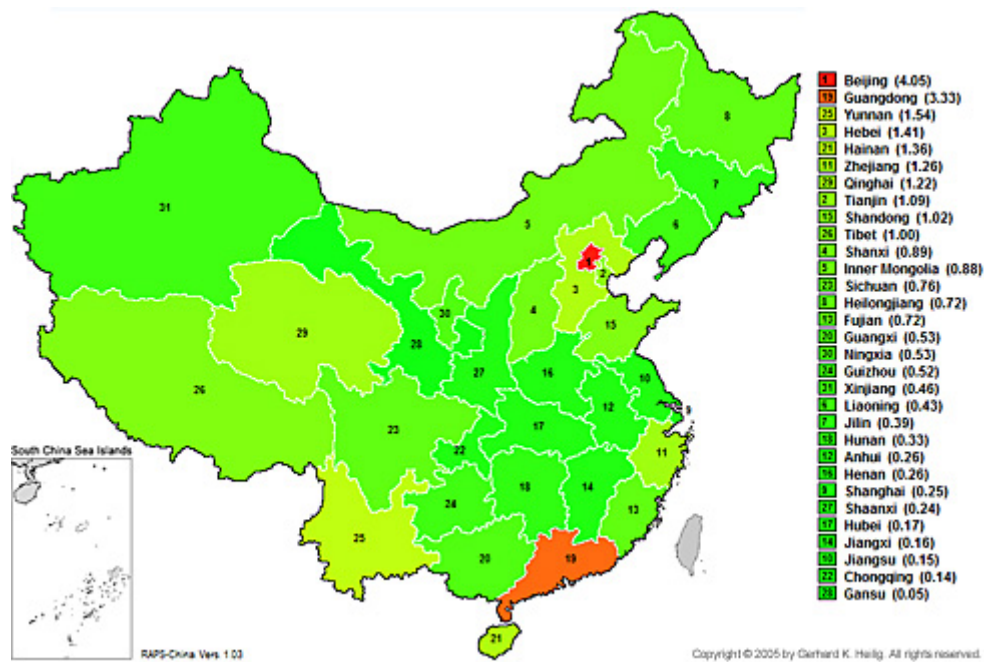

China's population, 1950-2050

Carbon Dioxide Emissions from Energy Activities, 2004 (China in comparison with the Rest of World).

China, India, USA, Europe, Russia, Japan: Carbon Dioxide Emissions, 1990-2030 (in million metric tons)

China's Oil Production and Consumption, 1986-2006 (Thousand Barrels per Day)

China, Europe, USA: Net-Import of Oil in 2004

Automobiles per 100 urban households, 2002

Major Exports of China by Product

Foreign Direct Investment (FDI) (in Billion US\$ at current prices)

Actual Foreign Direct Investment (FDI) by Country of Origin, 1990-2004

China's Merchandise Trade: Exports, Imports and Trade Balance (billion US\$)